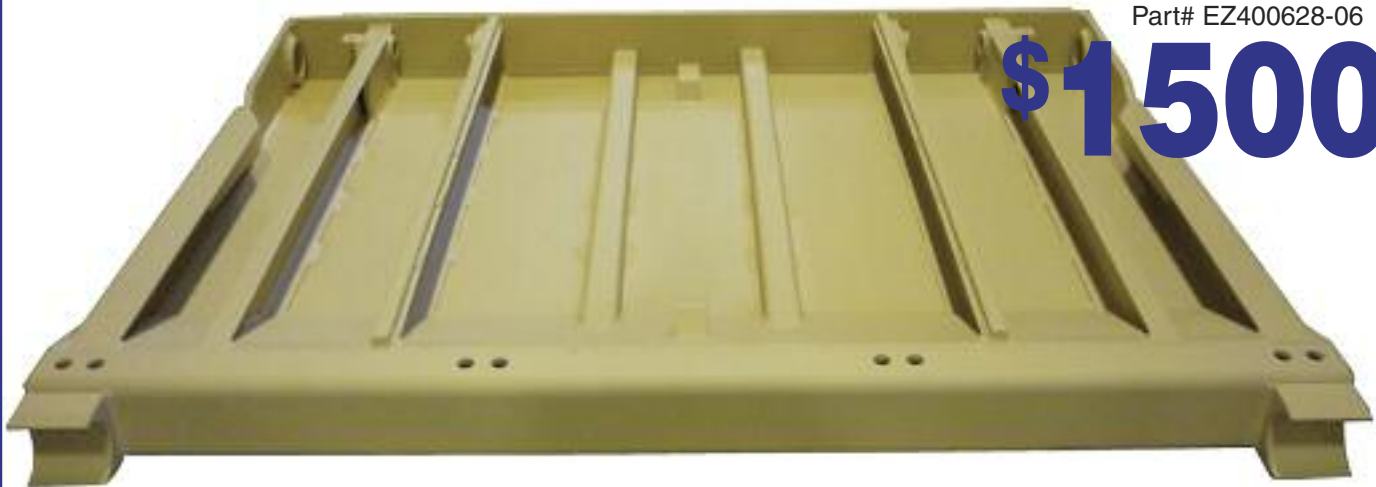

Leach 2RII Carrier Panel